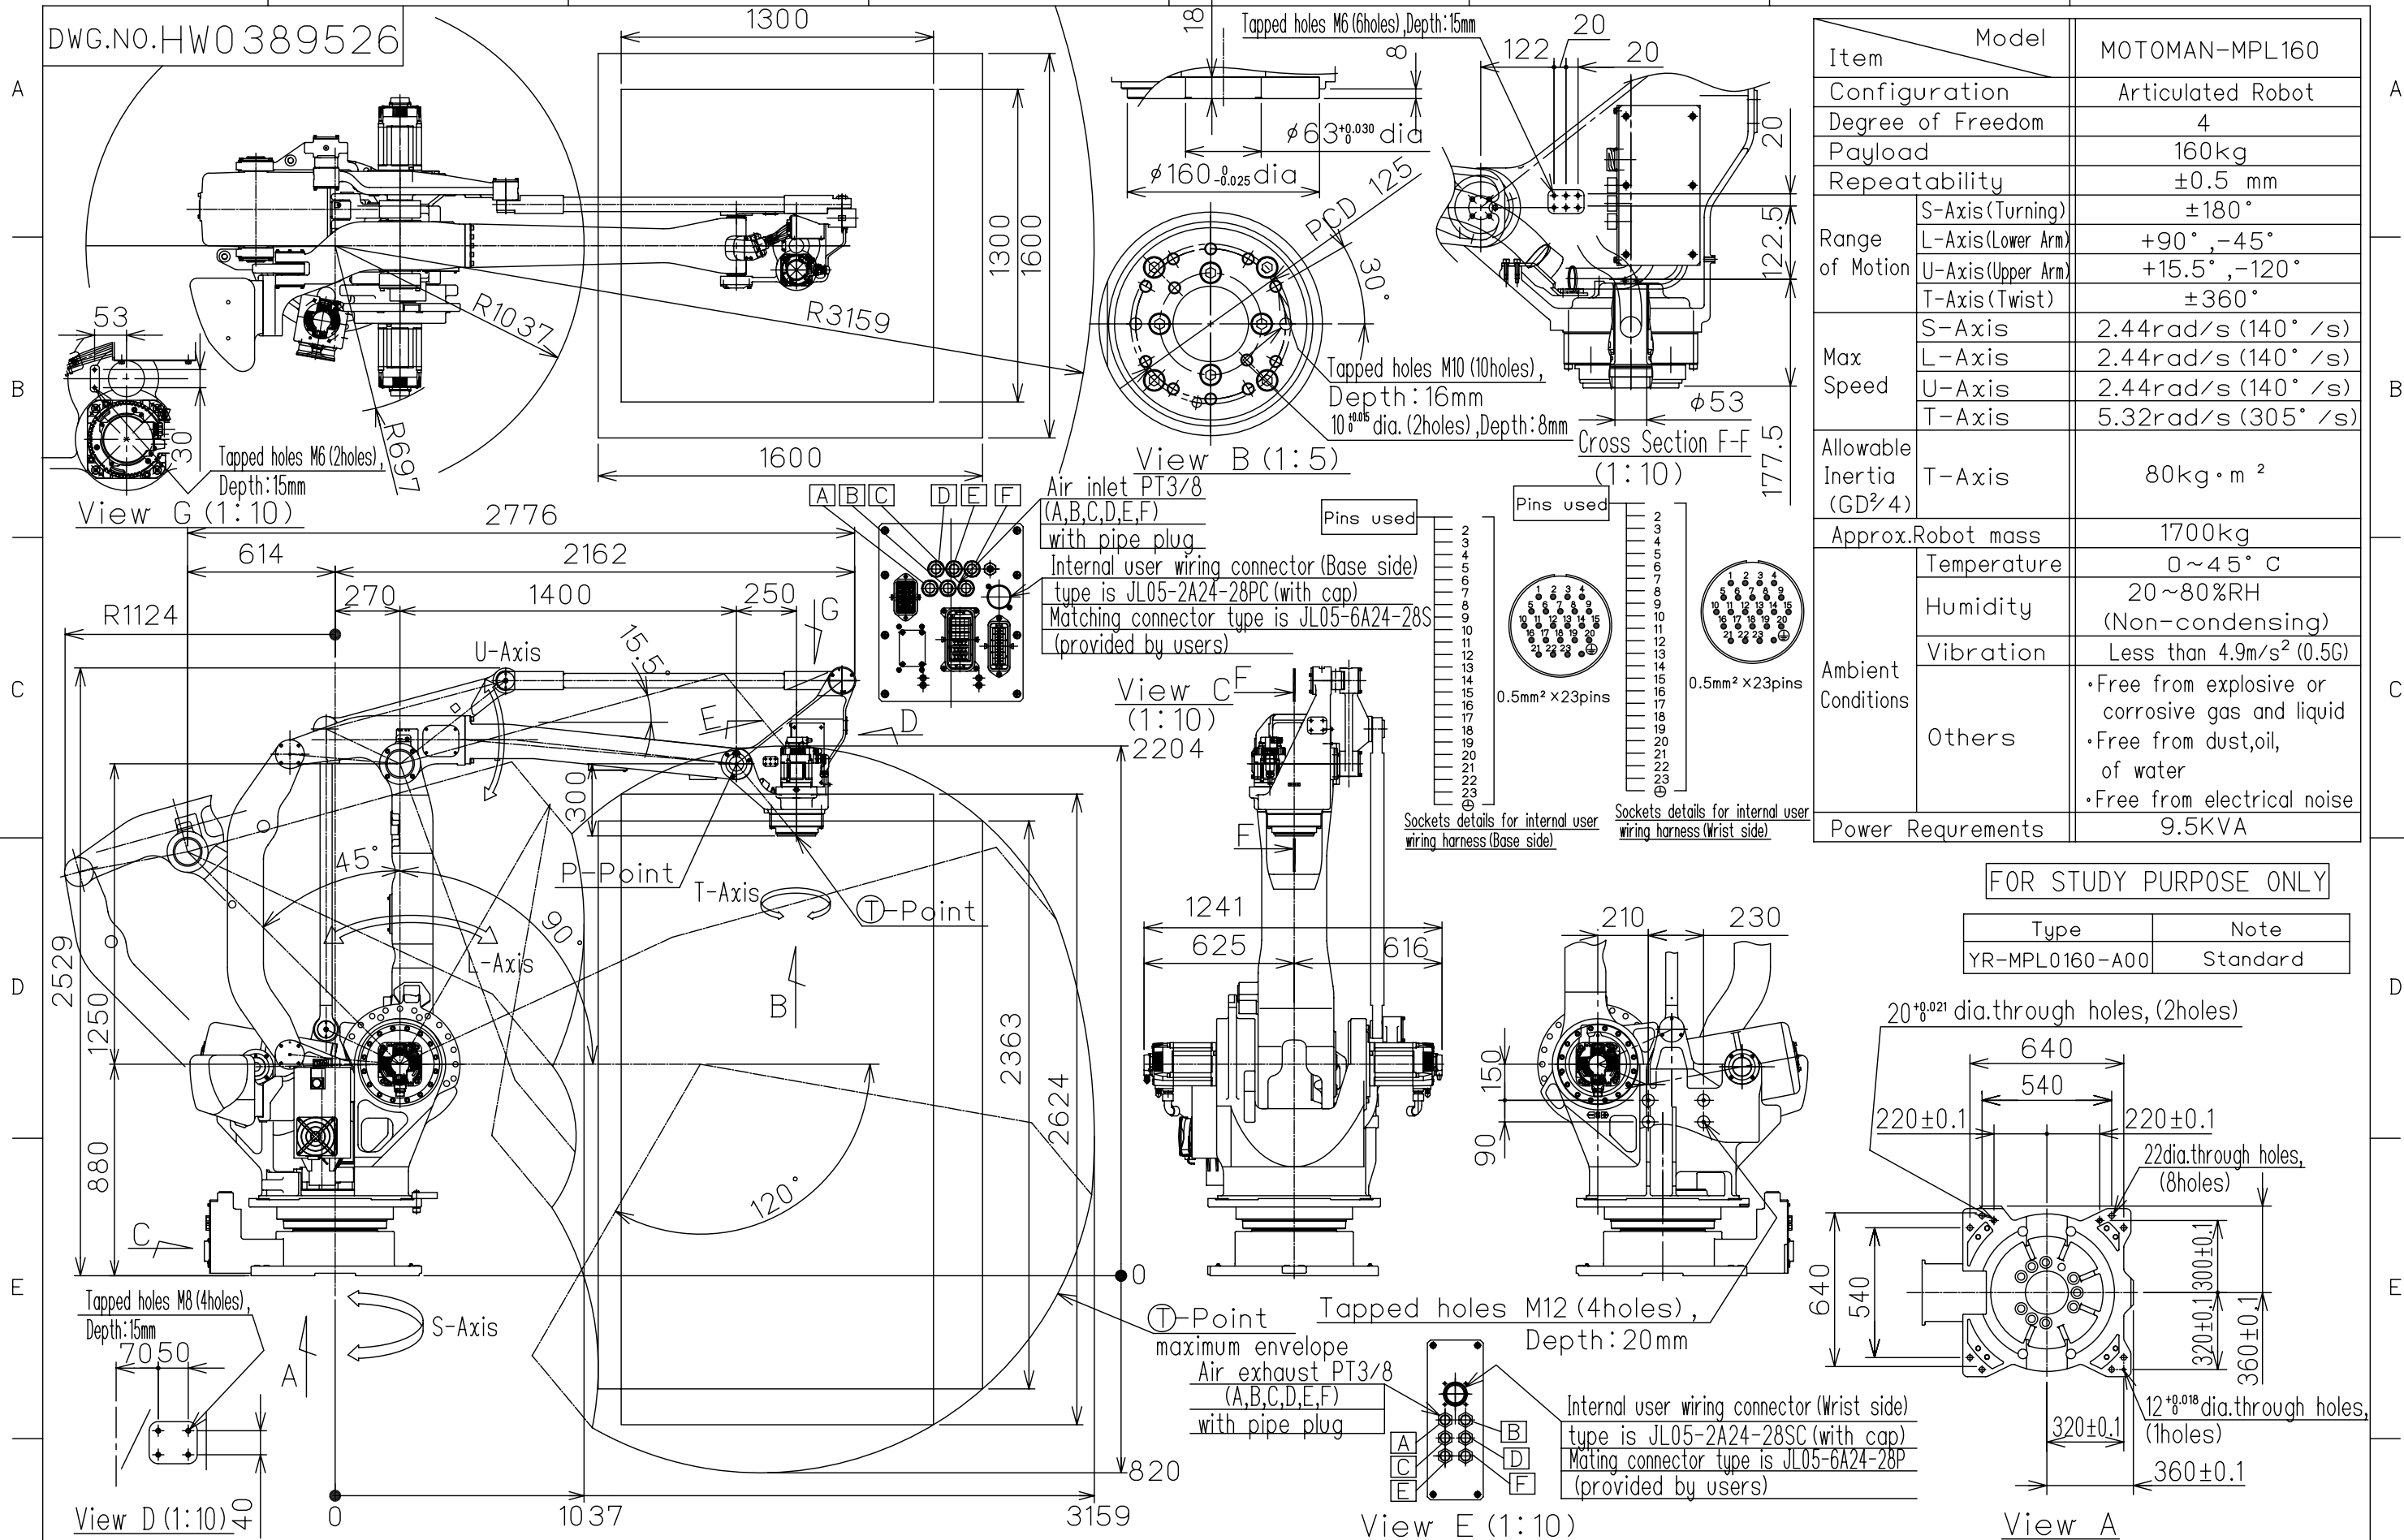

DWG.NO.HW0389526

FOR STUDY PURPOSE ONLY

Type	Note
YR-MPL0160-A00	Standard